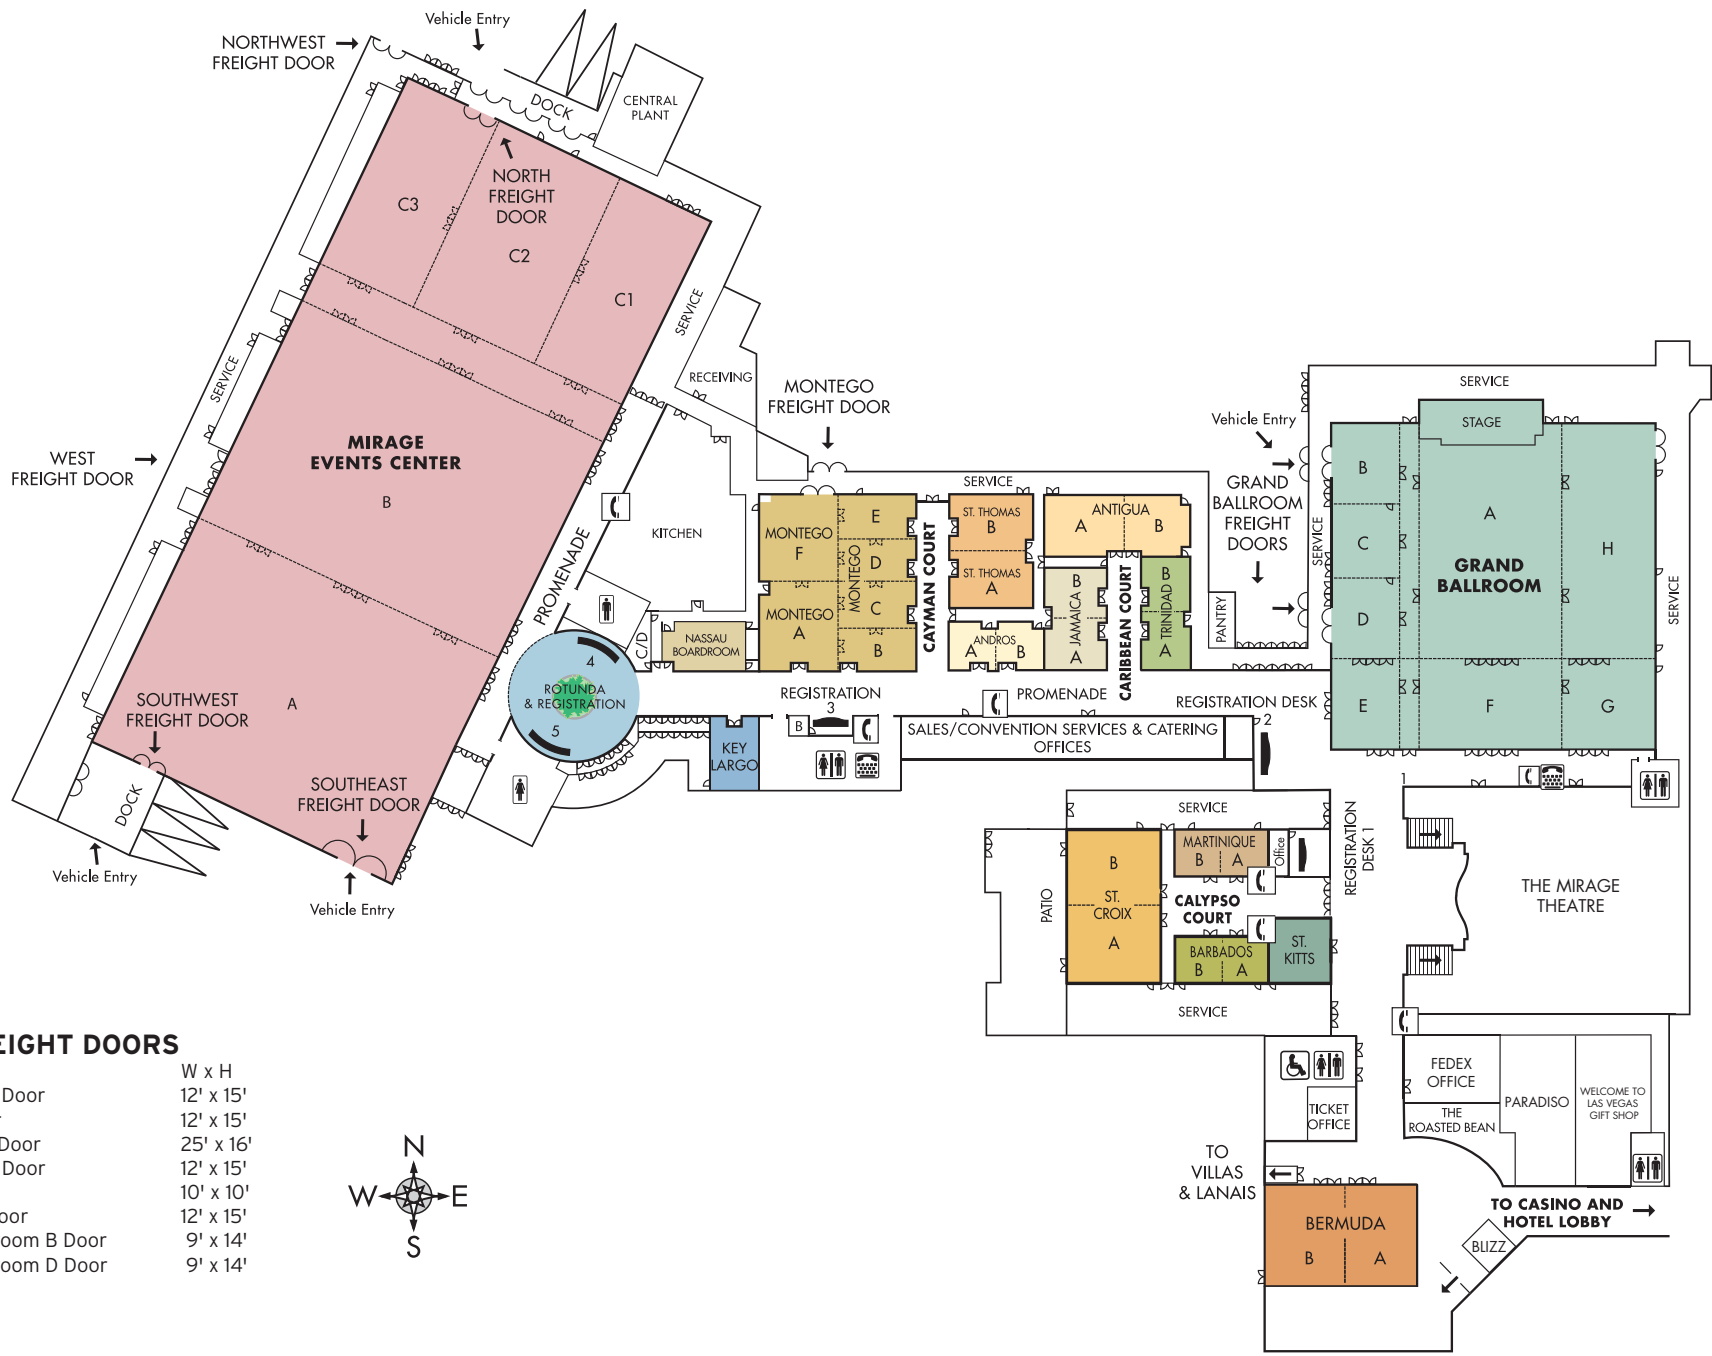

# WHERE PRACTICALITY MEETS PARADISE

*Mirage*  
LAS VEGAS

-   
 GUEST SERVICES
-   
 SHOPPING
-   
 POOL
-   
 CASINO
-   
 CONVENTION
-   
 DINING & NIGHTLIFE
-   
 WALKWAYS
-   
 ENTERTAINMENT
-   
 SPA
-   
 RESTROOM
-   
 ELEVATOR
-   
 PARKING

### FREIGHT DOORS

Location	W x H
NorthWest Door	12' x 15'
North Door	12' x 15'
SouthEast Door	25' x 16'
SouthWest Door	12' x 15'
West Door	10' x 10'
Montego Door	12' x 15'
Grand Ballroom B Door	9' x 14'
Grand Ballroom D Door	9' x 14'

\*The addition of head tables, audio/visual equipment, dance floors, staging, catering and other equipment will affect capacities. All convention space is located on the ground level. Banquet capacities are based on 72" rounds of 10.