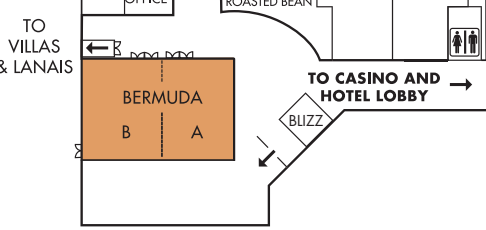

# WHERE PRACTICALITY MEETS PARADISE

*Mirage*  
LAS VEGAS

-   
 GUEST SERVICES
-   
 SHOPPING
-   
 POOL
-   
 CASINO
-   
 CONVENTION
-   
 DINING & NIGHTLIFE
-   
 WALKWAYS
-   
 ENTERTAINMENT
-   
 SPA
-   
 RESTROOM
-   
 ELEVATOR
-   
 PARKING

### FREIGHT DOORS

Location	W x H
NorthWest Door	12' x 15'
North Door	12' x 15'
SouthEast Door	25' x 16'
SouthWest Door	12' x 15'
West Door	10' x 10'
Montego Door	12' x 15'
Grand Ballroom B Door	9' x 14'
Grand Ballroom D Door	9' x 14'

\*The addition of head tables, audio/visual equipment, dance floors, staging, catering and other equipment will affect capacities. All convention space is located on the ground level. Banquet capacities are based on 72" rounds of 10.