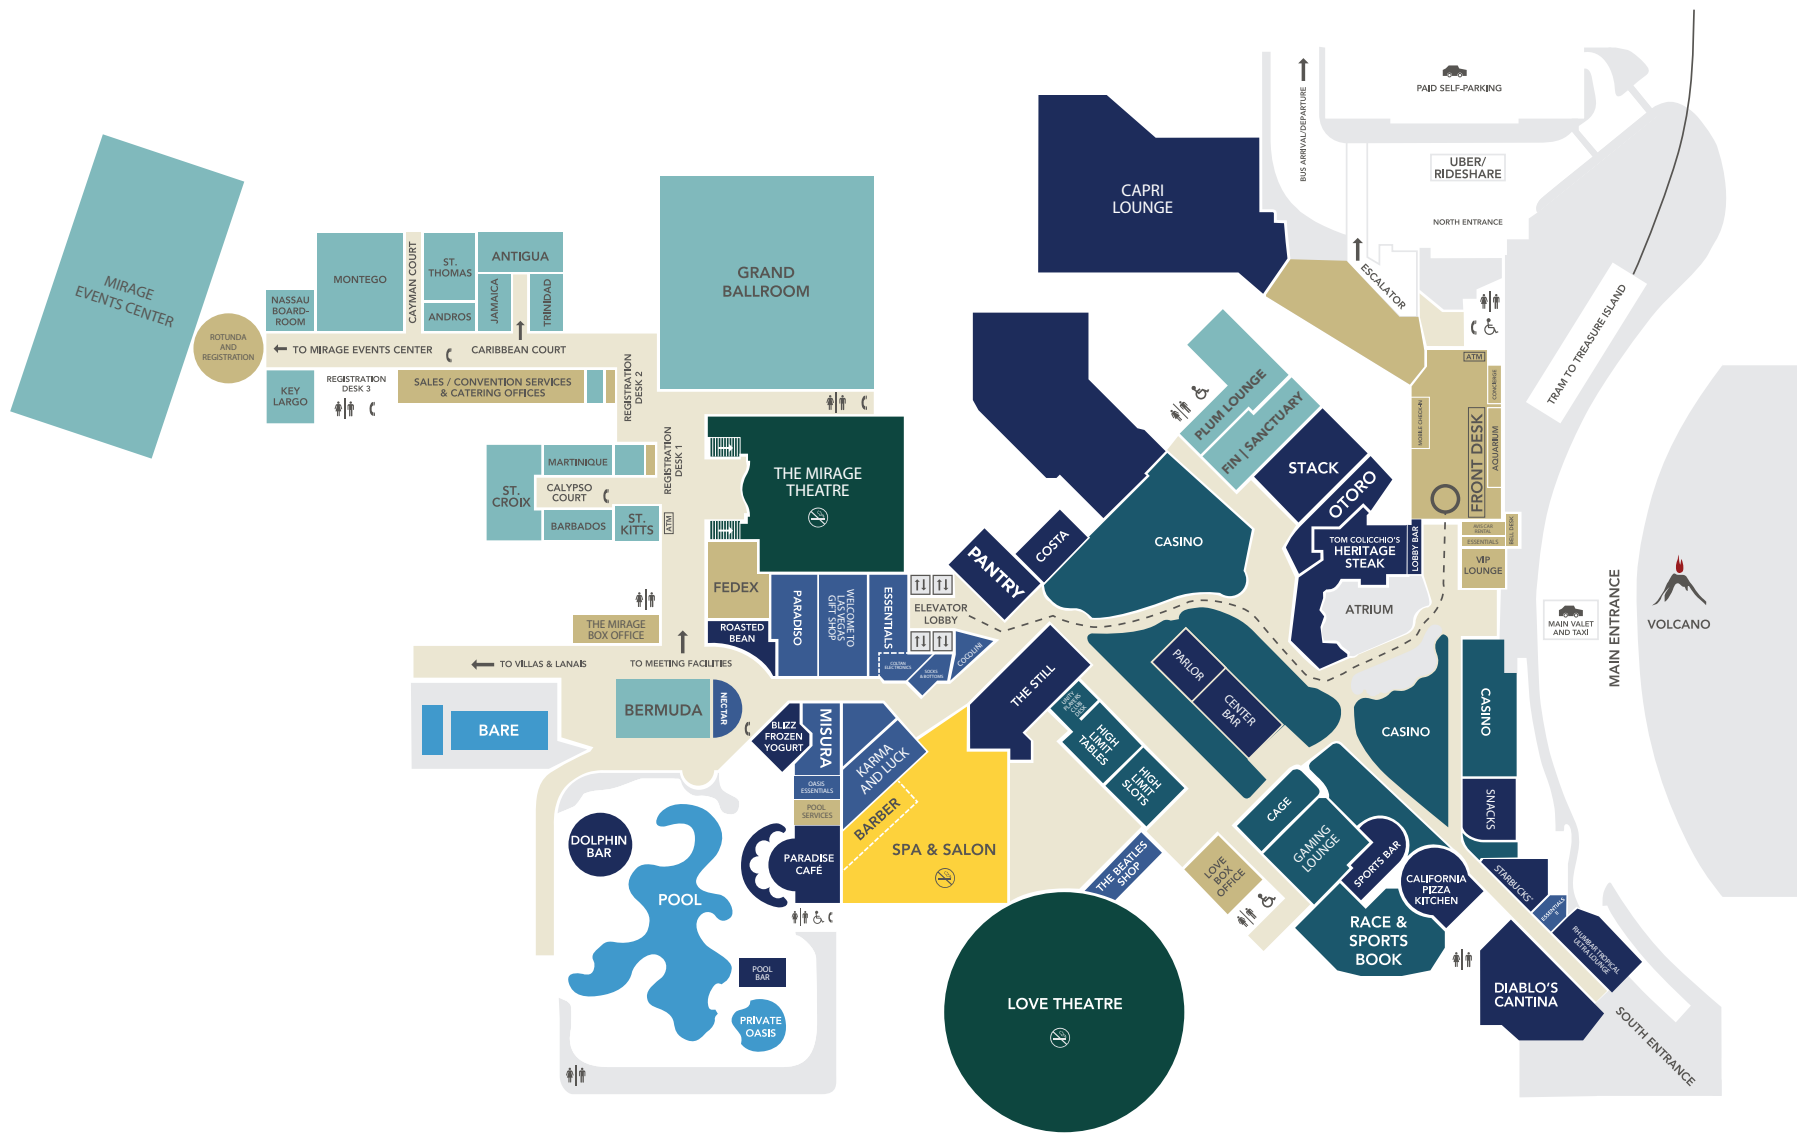

# WHERE PRACTICALITY MEETS PARADISE

*Mirage*  
LAS VEGAS

-   
 GUEST SERVICES
-   
 SHOPPING
-   
 POOL
-   
 CASINO
-   
 CONVENTION
-   
 DINING & NIGHTLIFE
-   
 WALKWAYS
-   
 ENTERTAINMENT
-   
 SPA
-   
 RESTROOM
-   
 ELEVATOR
-   
 PARKING

### FREIGHT DOORS

Location	W x H
NorthWest Door	12' x 15'
North Door	12' x 15'
SouthEast Door	25' x 16'
SouthWest Door	12' x 15'
West Door	10' x 10'
Montego Door	12' x 15'
Grand Ballroom B Door	9' x 14'
Grand Ballroom D Door	9' x 14'

### CENTER BAR

The Center of it All