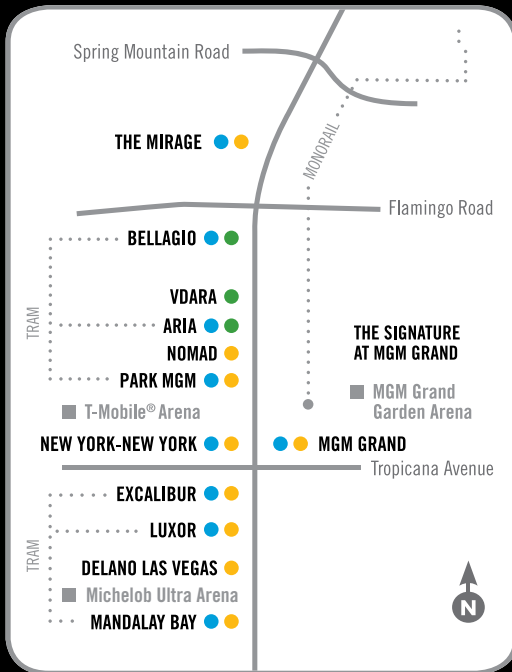

SELF PARKING

MANDALAY BAY
RESORT AND CASINO, LAS VEGAS

LUXOR

0 to 60 minutes	No charge
Over 1 to 4 hours	$15
Over 4 to 24 hours	$18
Over 24 hours	$18

(Daily rate for each additional day or fraction thereof)

NEVADA RESIDENTS receive first 3 hours of self-parking, except during special events, at no charge with valid NV driver's license and are subject to stated rates thereafter.

MGM REWARDS DESTINATIONS

Prices may be higher during special events.
Fees subject to change. Lost ticket subject to fee of $30 per day.

VALET PARKING

	MON – THUR	FRI – SUN
0 to 2 hours	$21	$25
Over 2 to 4 hours	$25	$30
Over 4 to 24 hours	$30	$35
Over 24 hours	$30	$35

(Daily rate for each additional day or fraction thereof)

CREDIT CARD AND CONTACTLESS PAYMENT ONLY

Valet prices based on day of arrival for 24 hours or less. After 24 hours, prices reset to applicable flat daily rates which change on weekends.

VALET PARKING

MANDALAY BAY
RESORT AND CASINO, LAS VEGAS

LUXOR

	MON – THUR	FRI – SUN
0 to 2 hours	$18	$20
Over 2 to 4 hours	$22	$24
Over 4 to 24 hours	$26	$30
Over 24 hours	$26	$30

(Daily rate for each additional day or fraction thereof)

CREDIT CARD AND CONTACTLESS PAYMENT ONLY

Valet prices based on day of arrival for 24 hours or less. After 24 hours, prices reset to applicable flat daily rates which change on weekends.